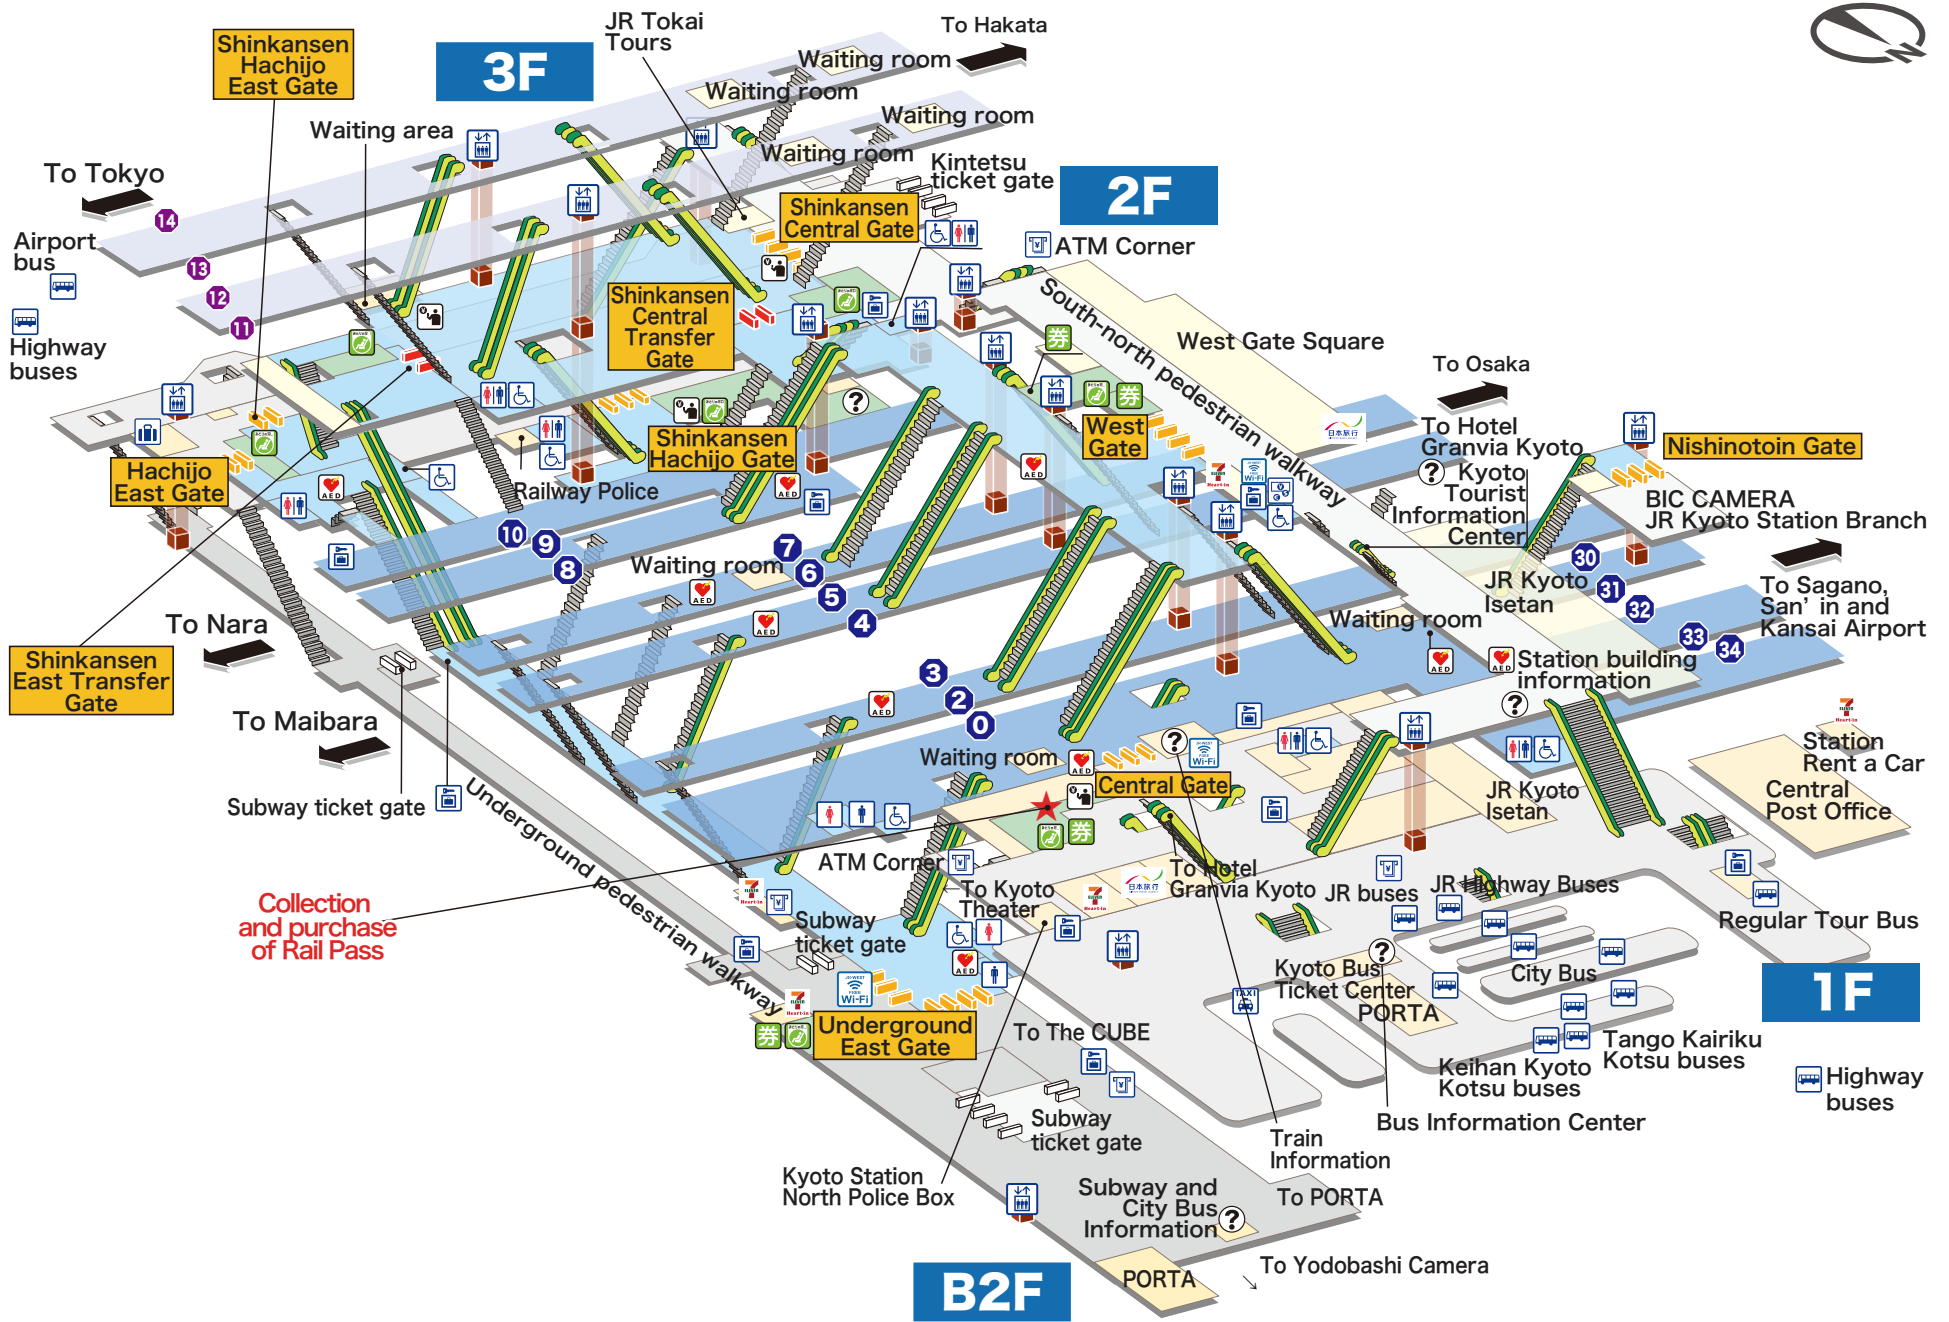

## Explanation of icons

- |  |  |                        |                      |              |                               |              |  |                     |           |                          |     |
|--|--|------------------------|----------------------|--------------|-------------------------------|--------------|--|---------------------|-----------|--------------------------|-----|
|  |  |                        |                      |              |                               |              |  |                     |           |                          |     |
| JR Ticket Office (Midori-no-madoguchi) | Ticket vending machine                 | Fare adjustment office | Nippon Travel Agency | Toilets      | Wheelchair-accessible Toilets | Coin lockers | Buses  | Taxis               | Elevator  | Seven-Eleven Heart-in    |     |
|  |  |                        |                      |              |                               |              |  |                     |           |                          |     |
| Seven-Eleven Kiosk                     | Automated external defibrillator (AED) | Information            | Baggage Room         | Lost & Found | Track number                  | Ticket gate  | Shinkansen/conventional lines transfer ticket gate | Name of Ticket gate | Escalator | Free public wireless LAN | ATM |
|  |  |                        |                      |              |                               |              |  |                     |           |                          |     |
| Foreign Currency Exchange              |  |                        |                      |              |                               |              |  |                     |           |                          |     |